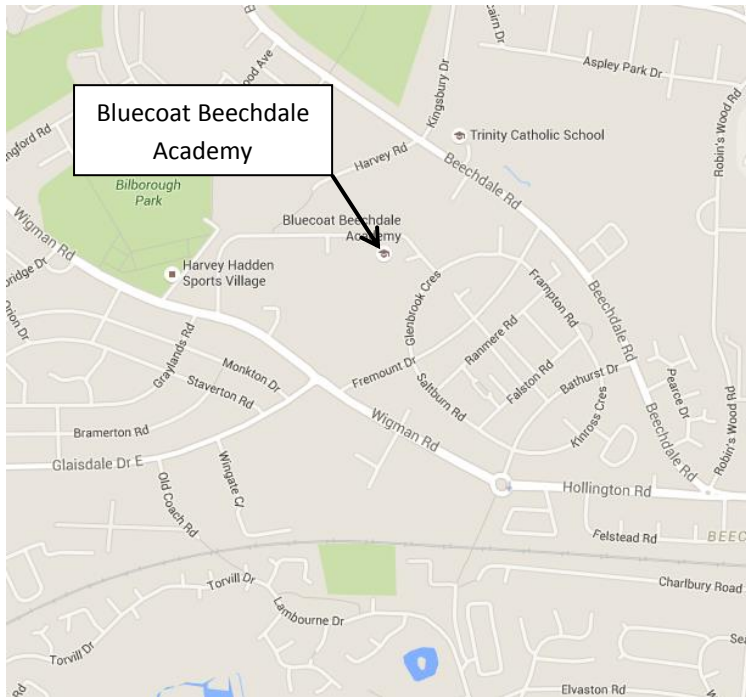

### **Directions from the M1 North & South**

Leave the M1 at J26 and follow the A610 towards Nottingham. Pass Phoenix Park Industrial Estate on the left. Continue on the A610. At the next roundabout take the 3<sup>rd</sup> exit on to Bells Lane, B6008. At the roundabout take the 3<sup>rd</sup> exit on to Broxtowe Lane B6004. At the next roundabout take the 2<sup>nd</sup> exit on to Beechdale Road. Turn right on to Harvey Road and continue to the bottom which will bring you down the Academy drive.

### **Directions from the A52 West (Derby)**

From Derby follow the A52 towards Nottingham, over a number of roundabouts. Pass Wollaton Park on the left and the University of Nottingham on the right. Follow the road downhill to the roundabout at the QMC Hospital and turn left onto the Ring Road A6514. Take the second exit (still the Ring Road) at Crown Island, and over the railway bridge. Take the next left at the lights on Beechdale Road. At the roundabout take the second exit onto Beechdale Road. Then follow the road and turn left onto Harvey Road and continue to the bottom which will bring you down the Academy drive.

### **Directions from the A52 East (Grantham)**

From Grantham follow the A52 towards Nottingham, past Bingham and Radcliffe-on-Trent. At the roundabout take the first exit left continuing on the A52. Continue on the A52 at the next two roundabouts. Move to the right lane and cross the river, continuing on the A52 sign posted Derby. Pass the Showcase Cinema on the left and go over the flyover. Pass the QMC Hospital on the right and continue through the underpass onto the Ring Road A6514. Take the second exit (still the Ring Road) at Crown Island, and over the railway bridge. Take the next left at the lights on Beechdale Road. At the roundabout take the second exit onto Beechdale Road. Then follow the road and turn left onto Harvey Road and continue to the bottom which will bring you down the Academy drive.